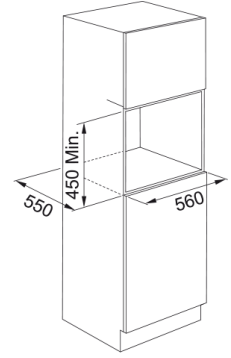

Mythos Combi Compact Oven FMY 45 MW XS | 131.0606.105

Technical Data

Product Information

Color	Inox
Type	Combi microwave
Opening mode	HANDLE

Dimensions

Width: front to back	595.0
Height Overall	455.0
Depth Overall	560.0

Properties

UI type	Electromechanic
Cavity capacity	40.0
Finish door	GLASS / SS
Display color	White
Number of knobs	2.0