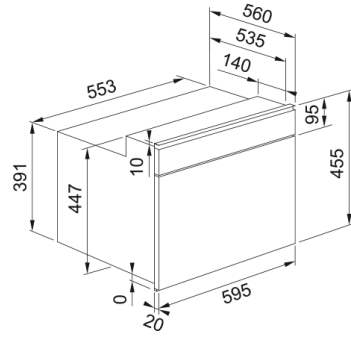

Mythos Combi Compact Oven FMY 45 MW XS | 131.0606.105

Technical Data

Product Information

Color	Inox
Type	Combi microwave
Opening mode	HANDLE

Dimensions

Width: front to back	595.0
Height Overall	455.0
Depth Overall	560.0

Properties

UI type	Electromechanic
Cavity capacity	40.0
Finish door	GLASS / SS
Display color	White
Number of knobs	2.0